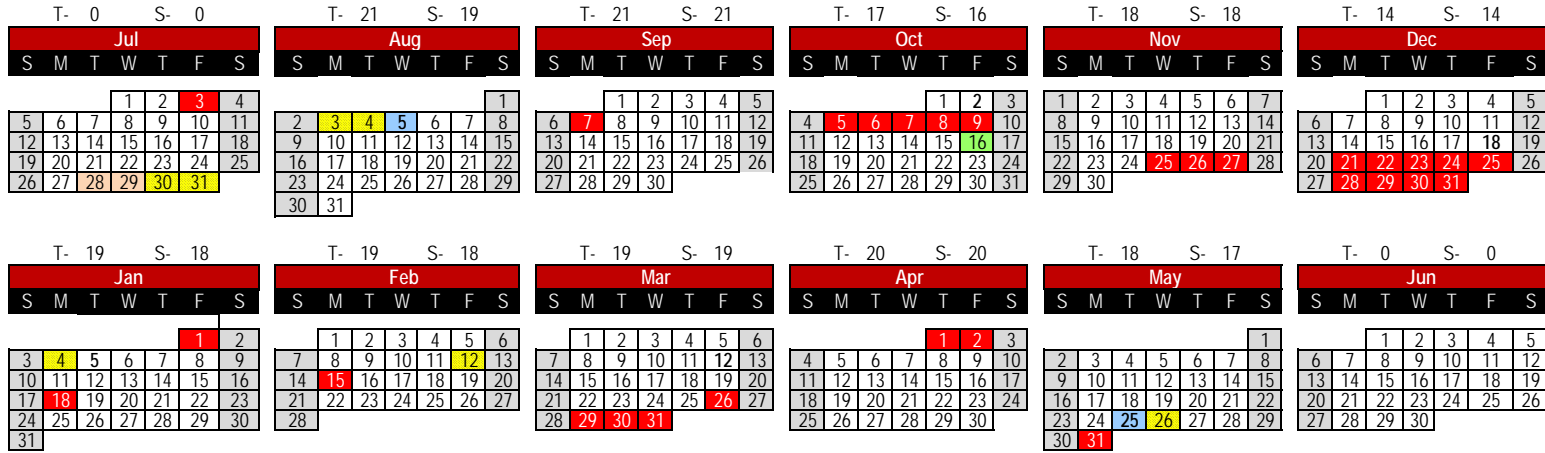

# SOUTHWEST ALLEN COUNTY SCHOOLS SCHOOL CALENDAR 2020-2021

Board Approved: 11-6-18

Teachers Only
  No School
  Parent/Teacher Conf.
  First/Last Student Day
  Registration Days

Total Days      T- 186      S- 180

### First Semester

- Jul 30-31 - New Teacher Orientation-No Students
- Aug 3 - Teacher Day-No Students
- Aug 4 - Teacher Day-No Students
- Aug 5 - First Student Day**
- Sept 7 - Labor Day-No School
- Oct 2 - End First Grading Period**
- Oct 5 - Oct 9 FALL BREAK - Workdays for 12 month employees ONLY
- Oct 16 - K-12 Parent/Teacher Conf-No Students
- Nov 25 - No School - Workday for 12 month employees ONLY
- Nov 26 and 27 - Thanksgiving-No School
- Dec 18 - End Second Grading Period**
- Dec 21 - Jan 1 - WINTER BREAK-No School
- Jan 4 - Teacher Records

### Second Semester

- Jan 5 - Begin Second Semester
- Jan 18 - Martin Luther King Day-No School or Snow Make-up Day
- Feb 12 - Teacher In-Service Day-No Students
- Feb 15 - President's Day - No School or Snow Make-up Day
- Mar 12 - End Third Grading Period**
- Mar 26 - No School - Workday for 12 month employees ONLY
- Mar 29 - Apr 2 - SPRING BREAK - No School
- May 25 - Last Day for Students**
- May 26 - Teacher Records
- June - High School Graduation - Coliseum