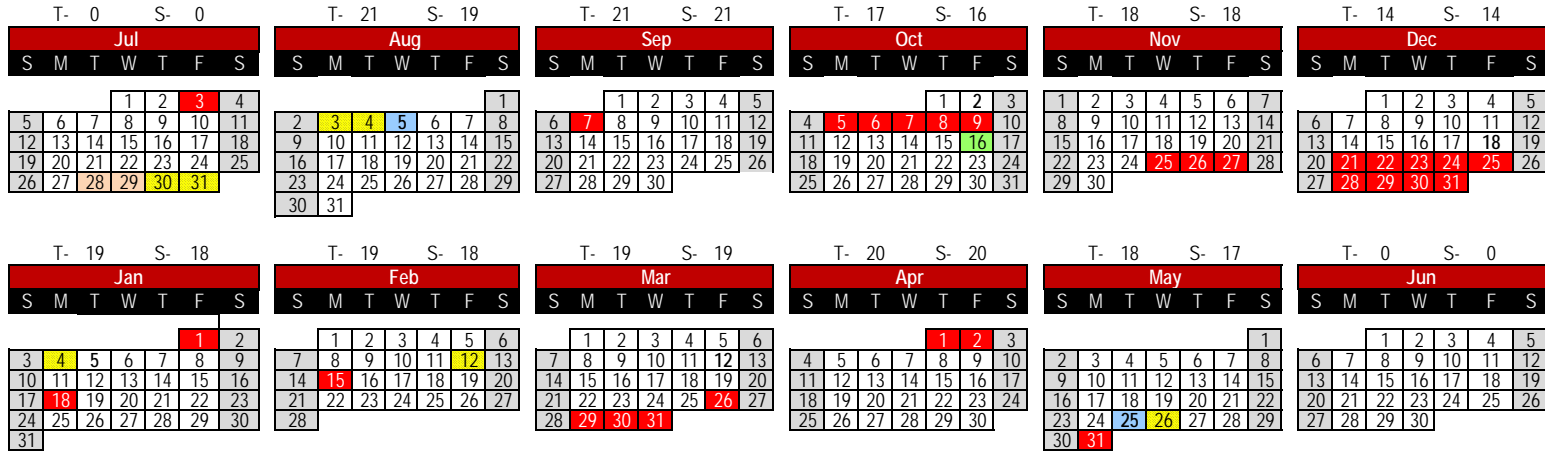

# SOUTHWEST ALLEN COUNTY SCHOOLS SCHOOL CALENDAR 2020-2021

Board Approved: 11-6-18

Teachers Only     
  No School     
  Parent/Teacher Conf.     
  First/Last Student Day     
  Registration Days

Total Days      T- 186      S- 180

### First Semester

- Jul 30-31 - New Teacher Orientation-No Students
- Aug 3 - Teacher Day-No Students
- Aug 4 - Teacher Day-No Students
- Aug 5 - First Student Day**
- Sept 7 - Labor Day-No School
- Oct 2 - End First Grading Period**
- Oct 5 - Oct 9 FALL BREAK - Workdays for 12 month employees ONLY
- Oct 16 - K-12 Parent/Teacher Conf-No Students
- Nov 25 - No School - Workday for 12 month employees ONLY
- Nov 26 and 27 - Thanksgiving-No School
- Dec 18 - End Second Grading Period**
- Dec 21 - Jan 1 - WINTER BREAK-No School
- Jan 4 - Teacher Records

### Second Semester

- Jan 5 - Begin Second Semester
- Jan 18 - Martin Luther King Day-No School or Snow Make-up Day
- Feb 12 - Teacher In-Service Day-No Students
- Feb 15 - President's Day - No School or Snow Make-up Day
- Mar 12 - End Third Grading Period**
- Mar 26 - No School - Workday for 12 month employees ONLY
- Mar 29 - Apr 2 - SPRING BREAK - No School
- May 25 - Last Day for Students**
- May 26 - Teacher Records
- June - High School Graduation - Coliseum