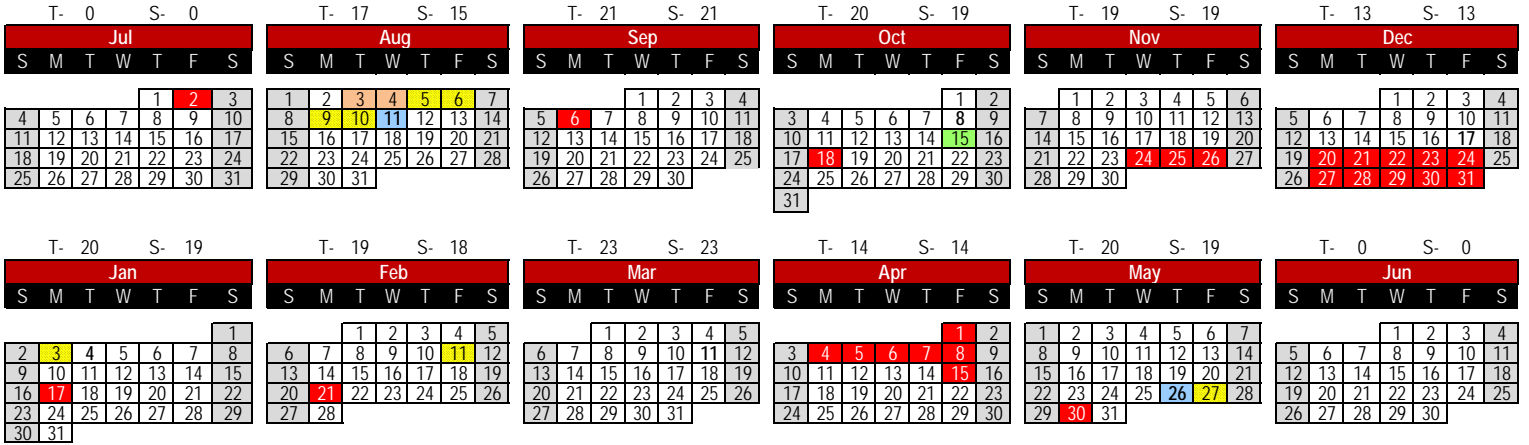

SOUTHWEST ALLEN COUNTY SCHOOLS SCHOOL CALENDAR 2021-2022

Board Approved: 11-6-2019; R1.11.2021

Teachers Only
 No School
 Parent/Teacher Conf.
 First/Last Student Day
 Registration Days

- First Semester**
- Aug 5-6 - New Teacher Orientation-No Students
 - Aug 9 - Teacher Day-No Students
 - Aug 10 - Teacher Day-No Students
 - Aug 11 - First Student Day**
 - Sept 6 - Labor Day-No School
 - Oct 8 - End First Grading Period**
 - Oct 15 - K-12 Parent/Teacher Conf-No Students
 - Oct 18 - FALL BREAK
 - Nov 24 - No School - **Workday for 12 month employees ONLY**
 - Nov 25 and 26 - Thanksgiving-No School
 - Dec 17 - End Second Grading Period**
 - Dec 20 - Dec 31_WINTER BREAK-No School
 - Jan 3 - Teacher Records

- Second Semester**
- Jan 4 - Begin Second Semester
 - Jan 17 - Martin Luther King Day-No School or Snow Make-up Day
 - Feb 11 - Teacher In-Service Day-No Students
 - Feb 21 - President's Day - No School or Snow Make-up Day
 - Mar 11 - End Third Grading Period**
 - Apr 1 - No School - **Workday for 12 month employees ONLY**
 - Apr 4 - Apr 8 - SPRING BREAK - No School
 - Apr 15 - Good Friday - No School
 - May 26 - Last Day for Students**
 - May 27 - Teacher Records
 - June - High School Graduation - Coliseum